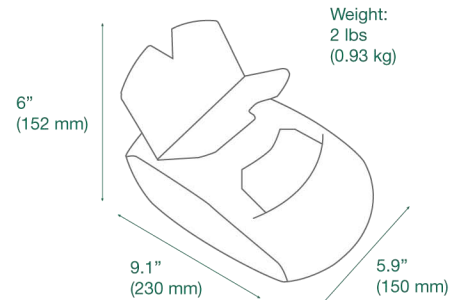

CountEasy uses a count-by-weight method, in conjunction with highly accurate weighing technologies, to FlashCount™ notes and coin. It provides you with accurate end-of-day drawer or safe balancing and accurate audits throughout the day. CountEasy is perfect for banks, credit unions, restaurants and retail stores that need a low-cost, reliable way to manage notes and coin. It is also great for preparing start funds.

Simple and convenient

CountEasy handles both loose or rolled coins and loose or banded notes. Users move quickly through their counting process from one denomination to the next — conducting a cash drawer count in less than one minute.

CountEasy has an extendable back to handle larger volume note stacking or coin bags, complete with a specially designed recess for coin roll positioning. It comes with the ergonomic FlexiCup™, which is ideal for easily transferring coin from CountEasy to a bag without spills. CountEasy can also be configured to use a wide range of other till cups.

Compact and reliable

CountEasy plugs into an outlet or can be powered using standard rechargeable AA batteries. The compact, lightweight design and carrying grip make it the perfect choice for users requiring portability.

Product specifications

Counting range	Notes, coins and other items	Standard features	FlexiCup™ Extendable back Integrated handle Rechargeable battery
Power Supply	External: 00-240V~50/60Hz 0.45A Batteries: User replaceable, 6 x 1300mA NiMH AA pack	Options	Thermal printer Till cup inserts

'Innovation Through Automation'
Ellsworth Systems, LLC

308 Seaboard Lane, Suite 308 Franklin, TN 37067 1-800-426-2067 www.ellsworthsystems.com